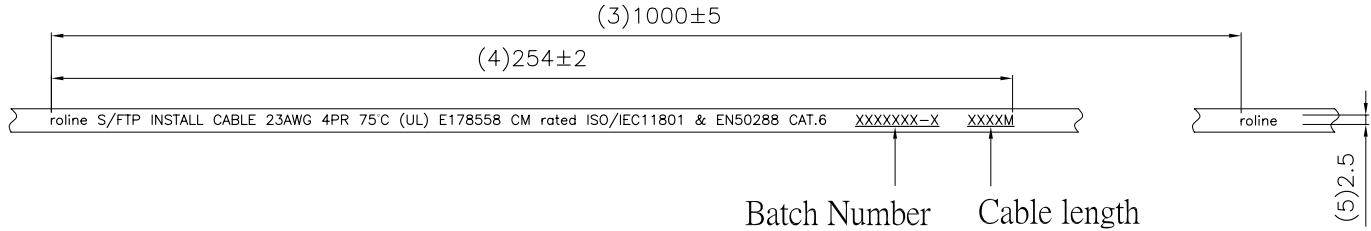

rotronic

Datenblatt - Fiche technique - Data sheet

21.15.0891

**ROLINE S/FTP-(PiMF-) Kabel Kat.6 / Class E Massivdraht,
AWG23, 300m**

**ROLINE Câble S/FTP (PiMF) Cat.6 / Classe E rigide,
AWG23, 300m**

ROLINE Cat.6 S/FTP (PiMF) Cable, Solid Wire, AWG23, 300 m

SCALE 8/1

B

B

SCALE 1/2

C

C

SCALE 1/1

roline S/FTP INSTALL CABLE 23AWG 4PR 75°C (UL) E178558 CM rated ISO/IEC11801 & EN50288 CAT.6 XXXXXX-X XXXXM

D

D

Specifications :

- 1.Wiring:T568B
- 2.Copper conductor :23AWG
- 3.XXXXXX-X:Batch Number
- 4.XXXXXM:Cable length
- 5.Print legend : Black cable with white printing, all other cable with blue printing

| | | | | |
|---|----------|------------------------------|--------|----------------------------|
| GENERAL TOLERANCE OF DIMENSIONS x.xxx ±0.005 x.xx ±0.05 x.x ±0.1 | DRAWING | 05.JUL.2010 | Connie | rotronic |
| | CHECK | 05.JUL.2010 | KLi | |
| | APPROVAL | 05.JUL.2010 | Yty | |
| | DATE | | NAME | ITEM NO.: 21.15.0891(305M) |
| | SCALE | 1/1 (A4) | UNIT | mm |
| | | DRAWING NO. 21.15.0891(305M) | | |
| | | DRAWING CLASSIFICATION | | |