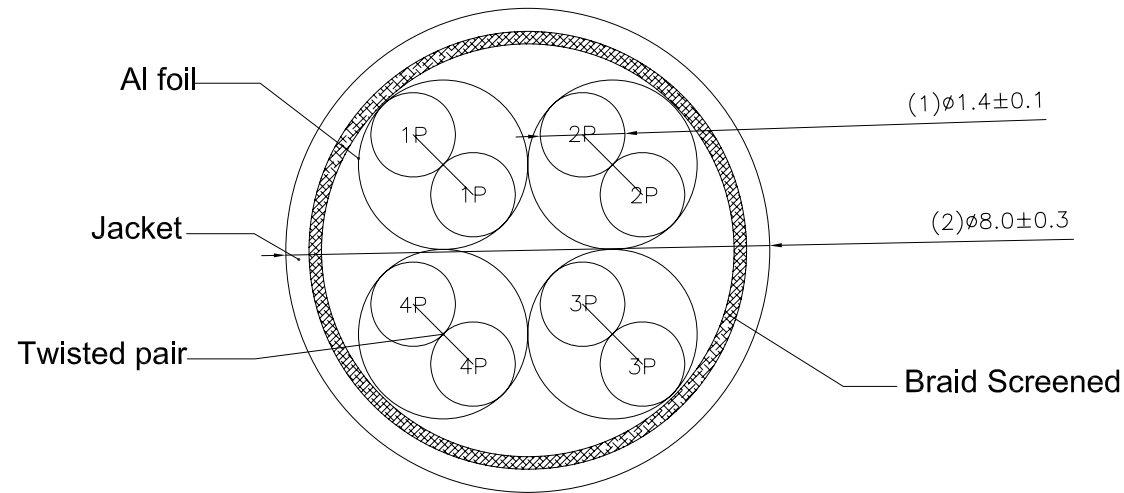

1

2

3

4

5

6

A

A

SCALE 8/1

B

B

SCALE 1/2

C

C

SCALE 1/1

roline S/FTP INSTALL CABLE 23AWG 4PR 75°C (UL) E178558 CM rated ISO/IEC11801 & EN50288 CAT.6 XXXXXX-X XXXXM

D

D

Specifications :

- 1.Wiring:T568B
- 2.Copper conductor :23AWG
- 3.XXXXXX-X:Batch Number
- 4.XXXXXM:Cable length
- 5.Print legend : Black cable with white printing, all other cable with blue printing

| | | | | |
|---|----------|------------------------------|--------|----------------------------|
| GENERAL TOLERANCE OF DIMENSIONS x.xxx ±0.005 x.xx ±0.05 x.x ±0.1 | DRAWING | 05.JUL.2010 | Connie | rotronic |
| | CHECK | 05.JUL.2010 | KLi | |
| | APPROVAL | 05.JUL.2010 | Yty | |
| | DATE | | NAME | ITEM NO.: 21.15.0891(305M) |
| | SCALE | 1/1 (A4) | UNIT | mm |
| | | DRAWING NO. 21.15.0891(305M) | | |
| | | DRAWING CLASSIFICATION | | |