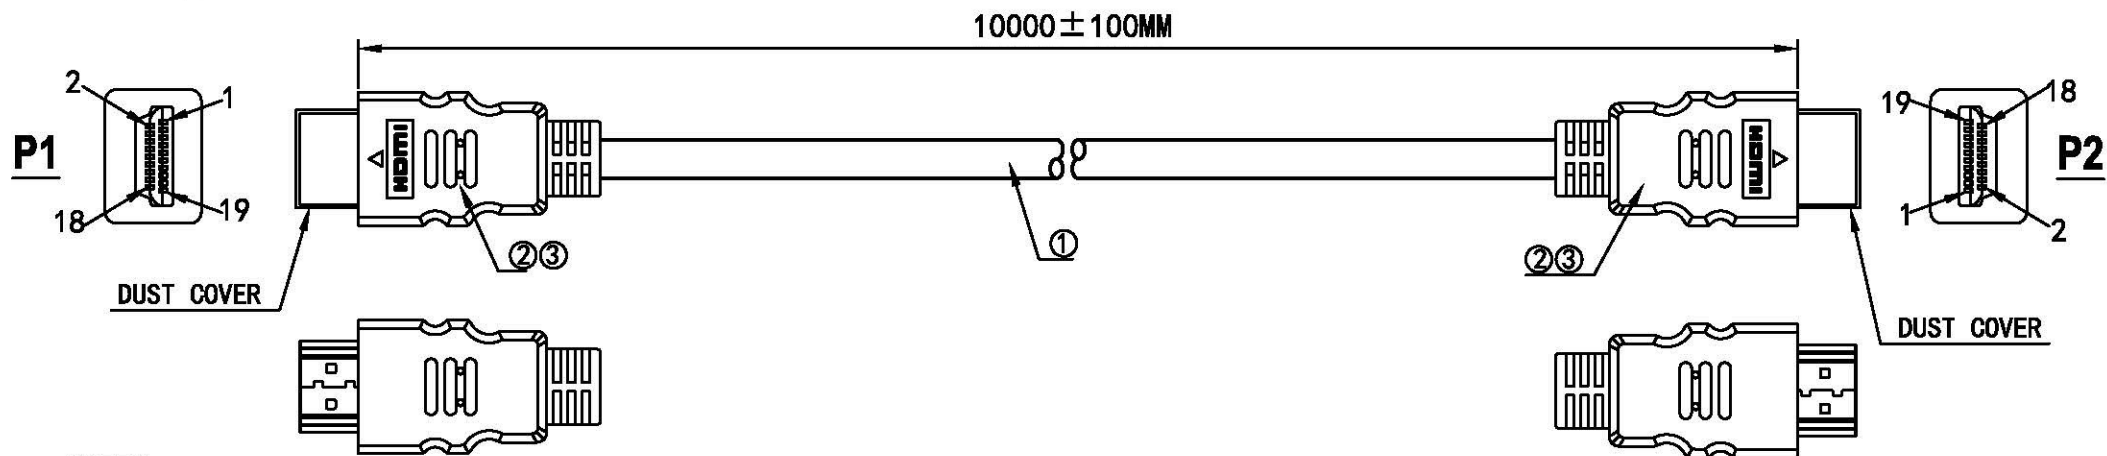

Datenblatt - Fiche technique - Data sheet

11.04.5740

ROLINE HDMI High Speed Kabel mit Ethernet, LSOH, 10m

ROLINE Câble HDMI High Speed avec Ethernet, LSOH, 10m

**ROLINE HDMI High Speed Cable with Ethernet,
HDMI M – HDMI M, LSOH, 10 m**

NOTES:

1. CABLE: UL21445 (28AWG*1P+EAM)*5+28AWG*4C
+AEB OD=7.3MM JACKET: LSOH BLACK
2. CONNECTOR: HDMI A MALE INSULATION: BLACK, SHELL - NICKEL PLATED
3. OUTER MOLD: LSOH 45P BLACK

ELECTRICAL TEST:

1. 100% TEST OPEN SHORT MIS-WIRE
2. INSULATION RESISTANCE: 2M OHM MIN.

WIRE ADDRESS

ITEM NO.	11.04.5740	Draw	F16 CHIEN	Date	2015-03-02
ROLINE HDMI High Speed Cable, w/Ethernet, A-A, M/M, LSOH 10.0m, black		Check		Date	
		Approval		Date	
Unit (MM)					

ro-tronic	D		
	C		
	B		
	VER. A	REVISE	Date