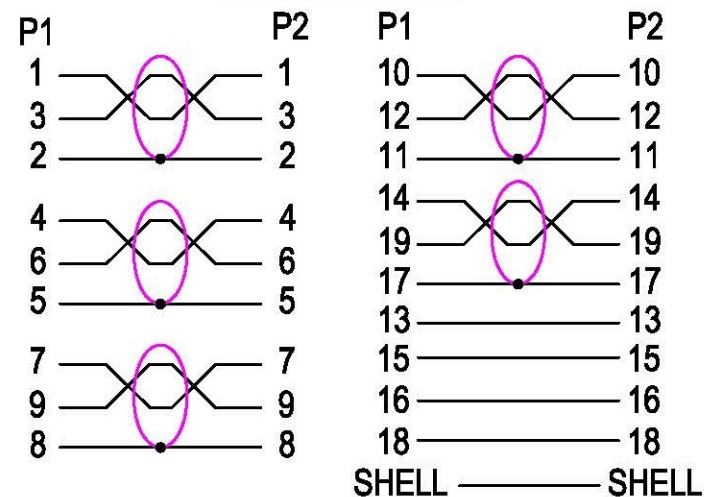

Datenblatt - Fiche technique - Data sheet

11.04.5740

ROLINE HDMI High Speed Kabel mit Ethernet, LSOH, 10m

ROLINE Câble HDMI High Speed avec Ethernet, LSOH, 10m

**ROLINE HDMI High Speed Cable with Ethernet,
HDMI M – HDMI M, LSOH, 10 m**

NOTES:

1. CABLE: UL21445 (28AWG*1P+EAM)*5+28AWG*4C
+AEB OD=7.3MM JACKET: LSOH BLACK
2. CONNECTOR: HDMI A MALE INSULATION: BLACK, SHELL - NICKEL PLATED
3. OUTER MOLD: LSOH 45P BLACK

ELECTRICAL TEST:

1. 100% TEST OPEN SHORT MIS-WIRE
2. INSULATION RESISTANCE: 2M OHM MIN.

WIRE ADDRESS

ITEM NO.	11.04.5740	Draw	F16 CHIEN	Date	2015-03-02
ROLINE HDMI High Speed Cable, w/Ethernet, A-A, M/M, LSOH 10.0m, black		Check		Date	
		Approval		Date	
Unit (MM)					

ro-tronic	D		
	C		
	B		
	VER. A	REVISE	Date