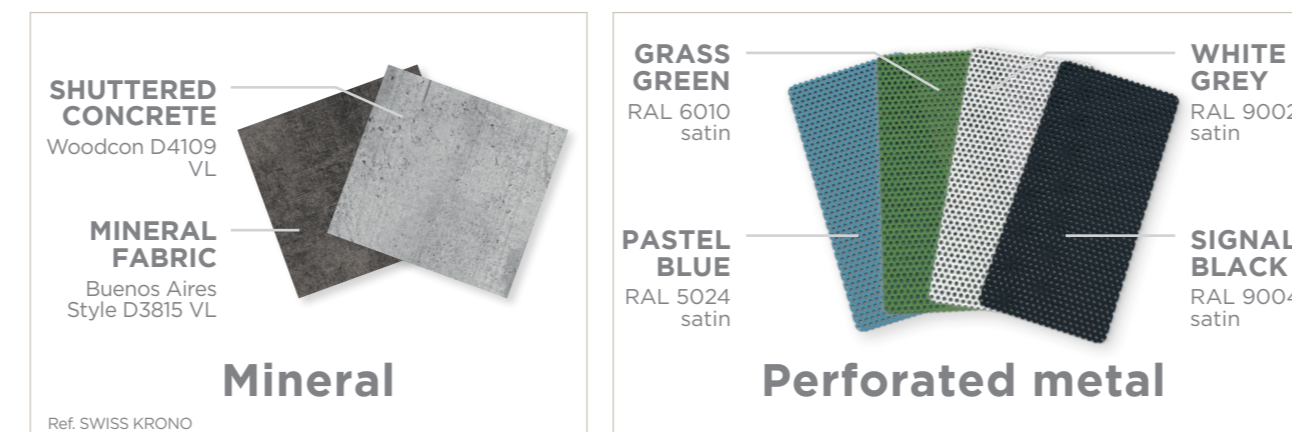

A choice of customisable fronts

Kaméléo has been designed to blend into your decor by offering vast freedom of choice: four colourways of panels and an infinite number of front trims give you limitless combinations of colours and materials. We offer a wide selection of fronts coordinatable with your decor, but here are just a few suggestions.

CHOOSE THE COLOUR OF THE UNIT

Metal

CHOOSE YOUR FRONTS

AND COMPOSE YOUR FURNITURE

4 INSTALLATION MODES

Fixed

Leaning

Freestanding