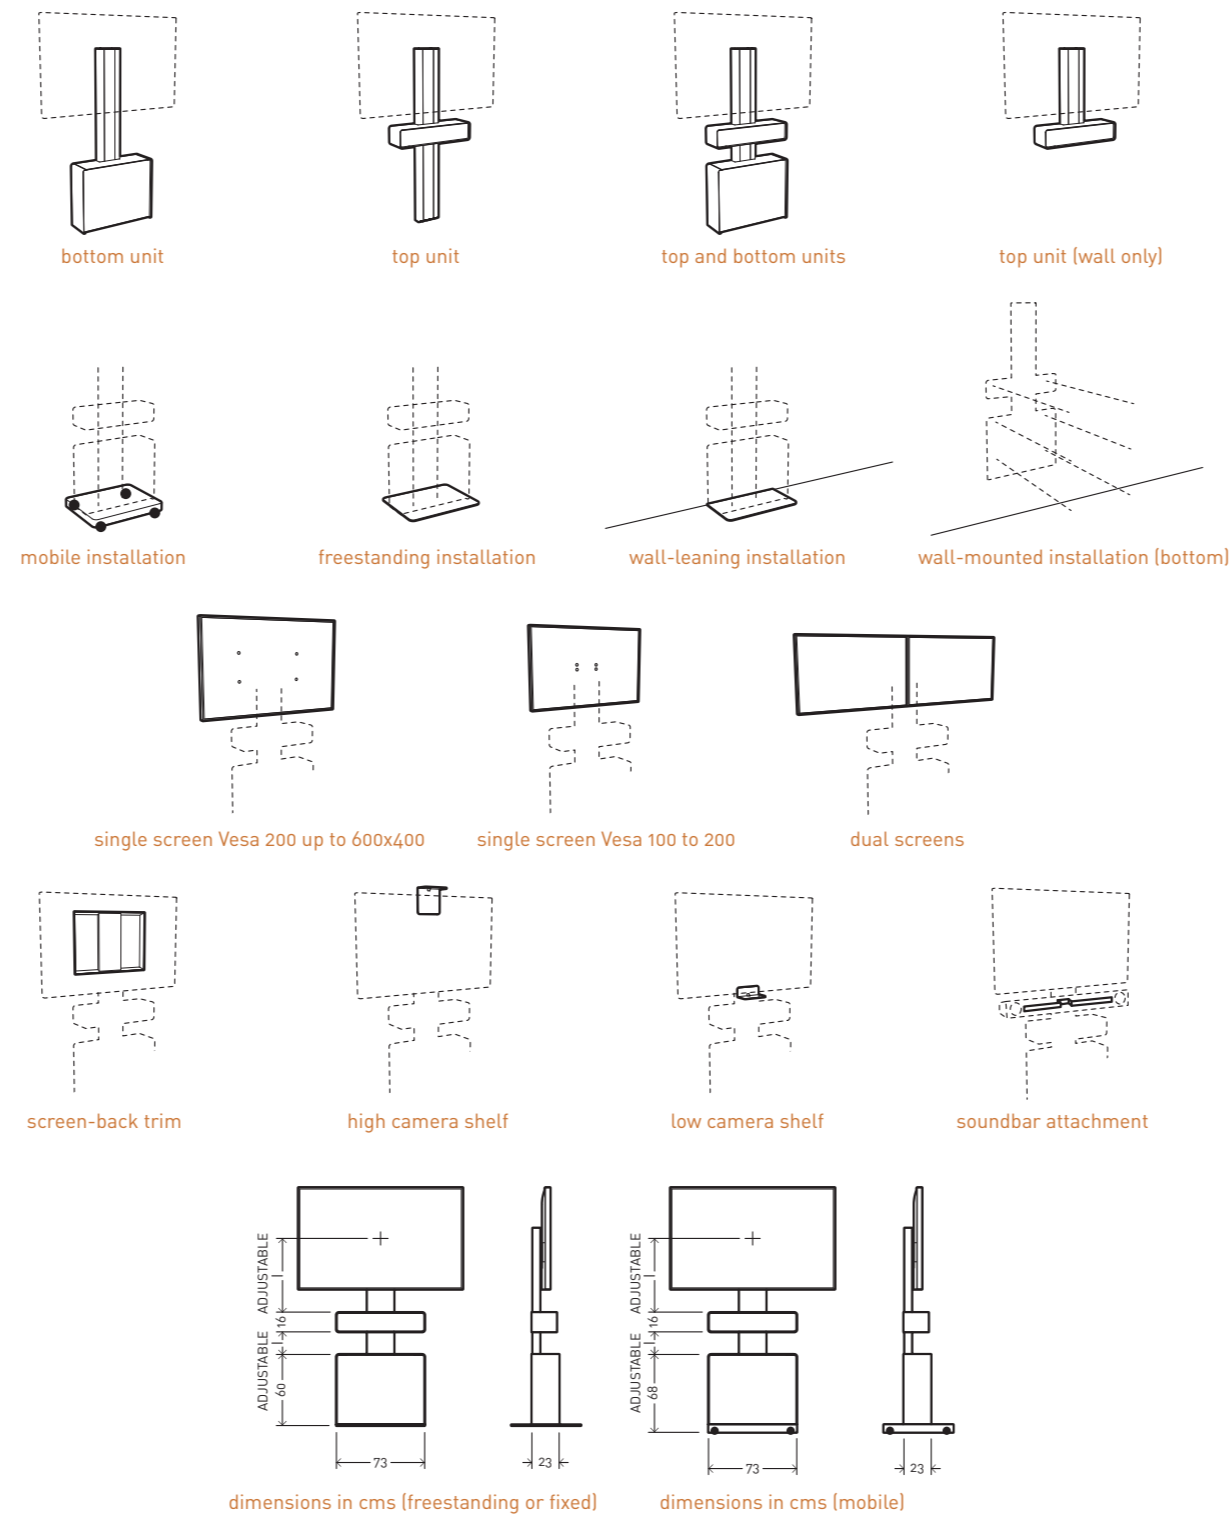

COMPOSE YOUR OWN KAMÉLÉO, IT'S MADE TO BE MODULAR