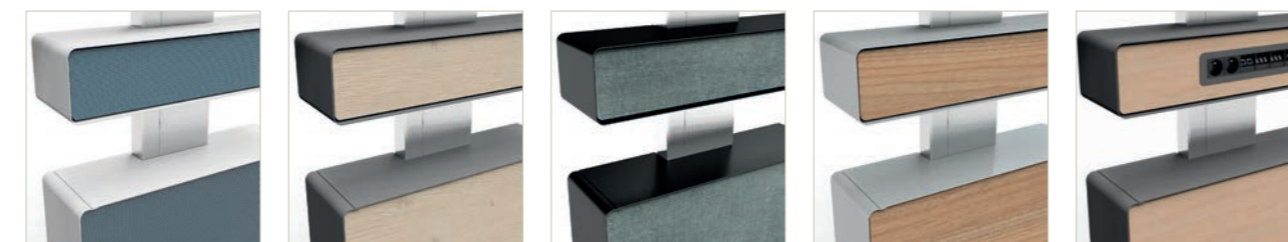

Kaméléo in brief

- Modular and customisable design
- Peripherals integrated in the boxes
- Cables inside the column
- Front-facing connections
- Fast and simple to assemble
- Delivered pre-mounted for reduced installation time
- Flat base permits use of a touchscreen
- Ventilation by fanless natural convection

CHOOSE THE COLOUR OF THE UNIT

Metal

CHOOSE YOUR FRONTS

AND COMPOSE YOUR FURNITURE

4 INSTALLATION MODES

Fixed

Leaning

Freestanding