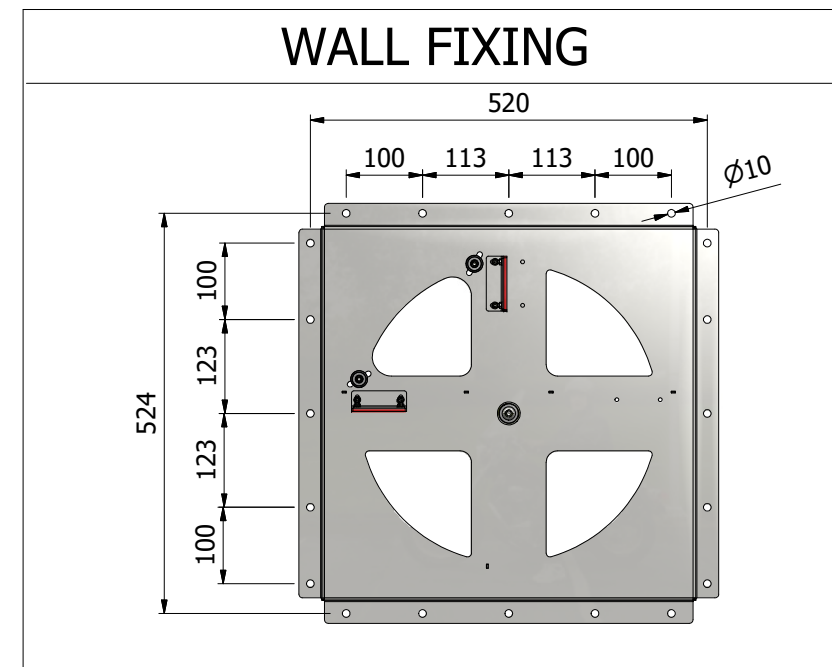

SAMSUNG QM85 WALLMOUNT (FLIP)

REV: 00 CODE: 5693

DATE: 27/05/2019 PAG. 1/2

**WEIGHT MAX LOAD:
65 Kg**

SAMSUNG QM85 WALLMOUNT (FLIP)