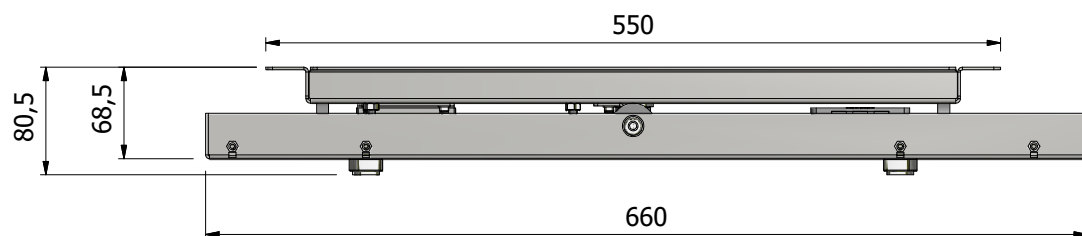

SAMSUNG QM85 WALLMOUNT (FLIP)

REV: 00 CODE: 5693

DATE: 27/05/2019 PAG. 1/2

**WEIGHT MAX LOAD:
65 Kg**

SAMSUNG QM85 WALLMOUNT (FLIP)