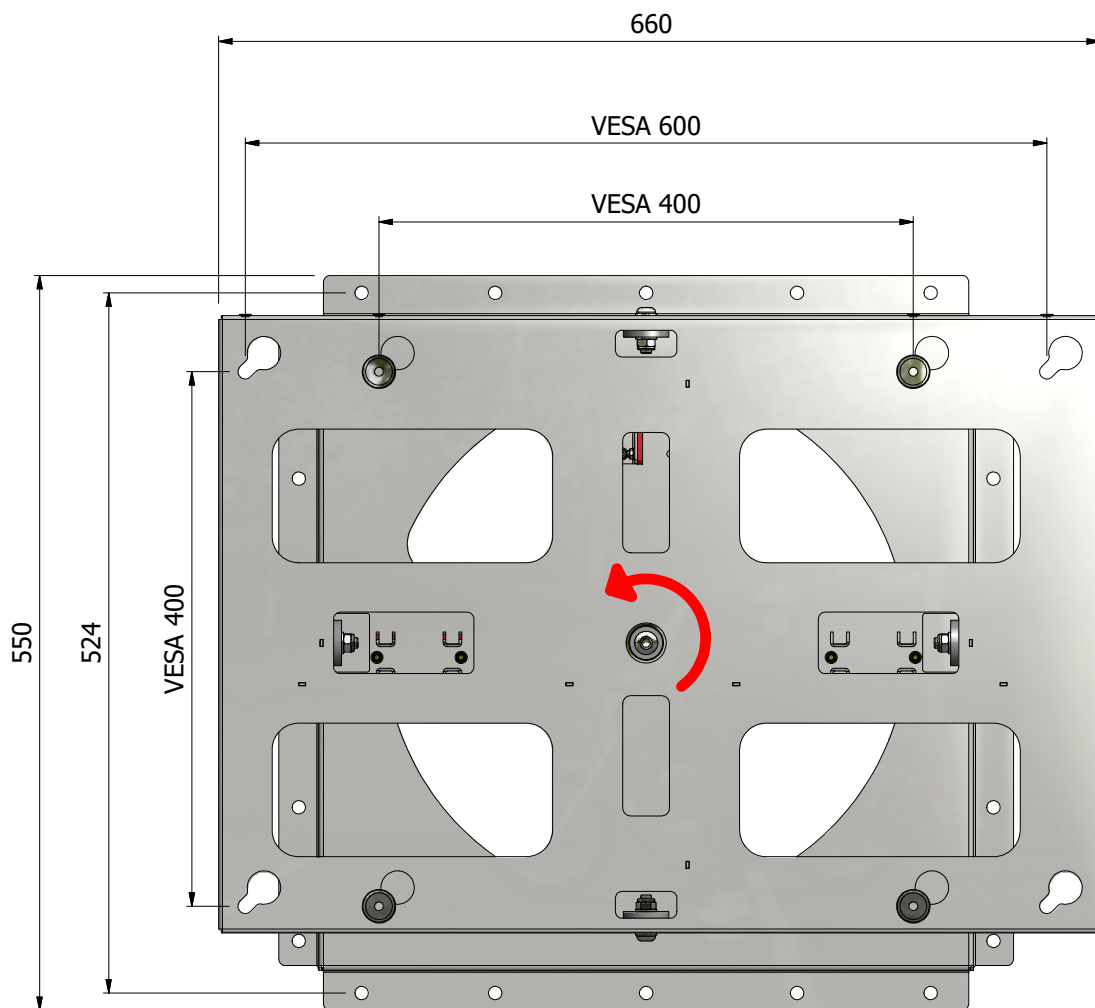

SAMSUNG QM85 WALLMOUNT (FLIP)

REV: 00 CODE: 5693

DATE: 27/05/2019 PAG. 1/2

**WEIGHT MAX LOAD:
65 Kg**

SAMSUNG QM85 WALLMOUNT (FLIP)