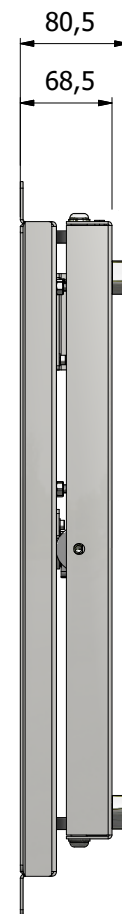

SAMSUNG QM85 WALLMOUNT (FLIP)

REV: 00 CODE: 5693

DATE: 27/05/2019 PAG. 1/2

**WEIGHT MAX LOAD:
65 Kg**

SAMSUNG QM85 WALLMOUNT (FLIP)