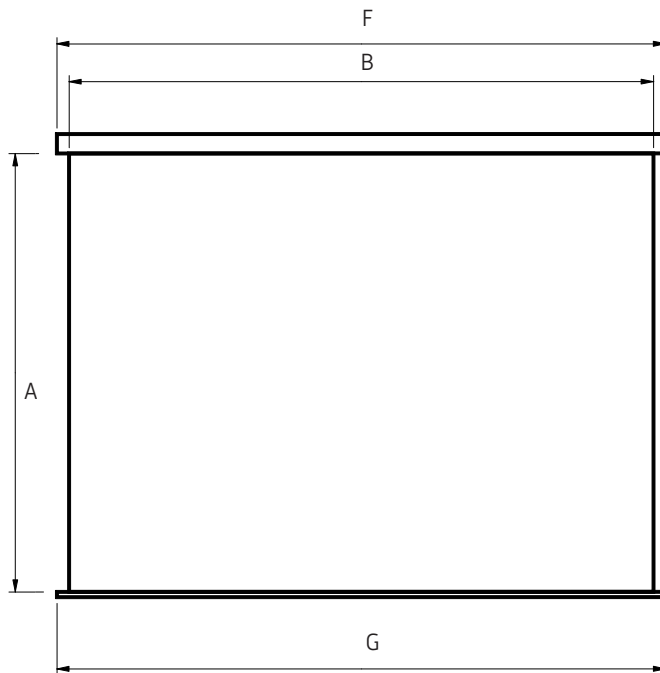

## Front view

- A Image height
- B Image base
- F Casing length
- G Weighing bar length

## Technical data

Reference	A cm	B cm	F cm	G cm	Net Weight kg
<b>4:3 format</b>					
MPP08B1150200	150	200	210	210	8
MPP08B1180240	180	240	250	250	10
<b>Square format</b>					
MPP08B1150150	150	150	160	160	5
MPP08B1180180	180	180	190	190	7
MPP08B1200200	200	200	210	210	8
MPP08B1240240	240	240	250	250	10
<b>Formats 16:10</b>					
MPP08B1112180	112	180	190	190	7
MPP08B1125200	125	200	210	210	8
MPP08B1150240	150	240	250	250	10

The Super Gear screen is equipped with an aluminum case which design is very modern.

- Fire-resistant matt white projection surface.

- New SRS (Slow return system) stopping device on the whole length which controls the progressive rising up of the weighing bar.