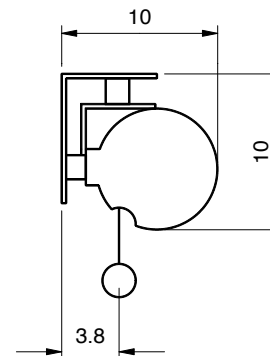

## Front view

- A Image height
- B Image base
- F Casing length
- G Weighing bar length

## Technical data

Reference	A cm	B cm	F cm	G cm	Net Weight kg
<b>4:3 format</b>					
MPP08B1150200	150	200	210	210	8
MPP08B1180240	180	240	250	250	10
<b>Square format</b>					
MPP08B1150150	150	150	160	160	5
MPP08B1180180	180	180	190	190	7
MPP08B1200200	200	200	210	210	8
MPP08B1240240	240	240	250	250	10
<b>Formats 16:10</b>					
MPP08B1112180	112	180	190	190	7
MPP08B1125200	125	200	210	210	8
MPP08B1150240	150	240	250	250	10

- Its Speed Solo system enables you to place directly the screen on the wall or the ceiling very easily.
- The screen slides into the brackets and is then fastened with a simple tool.

Extending brackets

EXTENDING BRACKETS

Reference the pair	Dimension
OPTECAR10	10 cm
OPTECAR20	20 cm
OPTECAR30	30 cm

Side view

Chemin de Beurepaire - CS42005  
91410 DOURDAN - FRANCE  
Tel +33 1 64 59 94 54