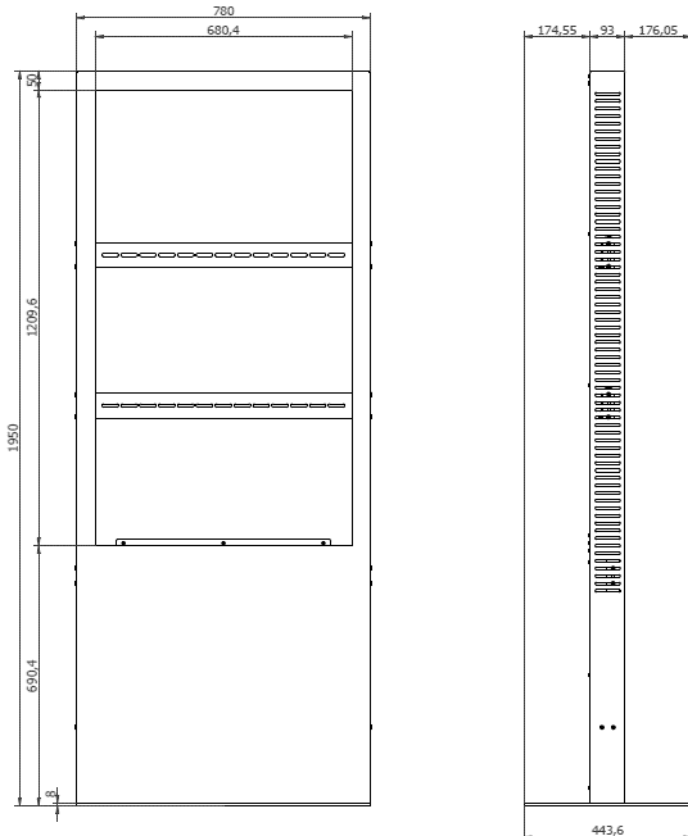

TOTEM SLIM is designed to offer a very thin and minimal structure.

It is perfect for digital signage solutions within hotel lobbies, corporate receptions or shops.

TOTEM SLIM can be black (RAL9005) or White (RAL9010)

TOTEM SLIM is available for screen 43", 50" and 55".

MODEL NAME

TOTEM SLIM 55

MAIN FEATURES

Min VESA: 200x200
Max VESA: 400x600

Screen dimension: 55"

- Max Width: 750 mm
- Max Height: 1280 mm
- Max Depth: 77 mm

Screen position: Portrait

Max screen weight: 50 Kg

Totem Dimension: 780x443,6x1950(H) mm

Colour:

Black RAL9005 or White RAL9016/9010

WARRANTY

---

5 years

COUNTRY OF ORIGIN

Made in Italy