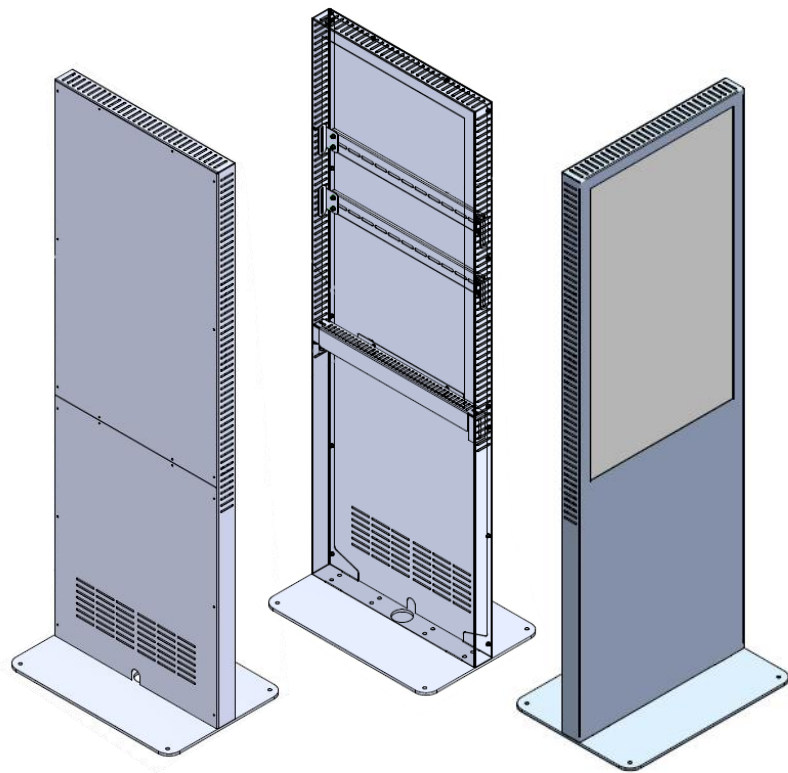

TOTEM SLIM is designed to offer a very thin and minimal structure.

It is perfect for digital signage solutions within hotel lobbies, corporate receptions or shops.

TOTEM SLIM can be black (RAL9005) or White (RAL9010)

TOTEM SLIM is available for screen 43", 50" and 55".

MODEL NAME

TOTEM SLIM 55

MAIN FEATURES

Min VESA: 200x200
Max VESA: 400x600

Screen dimension: 55"

- Max Width: 750 mm
- Max Height: 1280 mm
- Max Depth: 77 mm

Screen position: Portrait

Max screen weight: 50 Kg

Totem Dimension: 780x443,6x1950(H) mm

Colour:

Black RAL9005 or White RAL9016/9010

WARRANTY

---

5 years

COUNTRY OF ORIGIN

Made in Italy