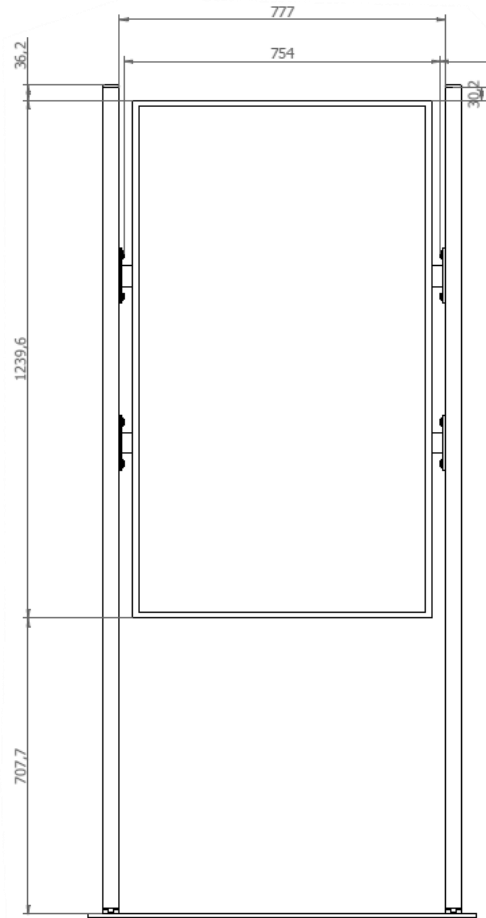

WINDOW GATE 49 & 55
PROFESSIONAL DISPLAY SUPPORT

View with cover

View without cover

WINDOW GATE 55

WINDOW GATE is a perfect solution for digital signage applications to be positioned in front of a shop window or in any site where information needs to be displayed.

The solution can be equipped with an optional cover on the front and on the back of the screen.

WINDOW GATE is available in black or white and for monitors from 43" to 75".

VIEW WITH OPTIONAL BACK COVER

WINDOW GATE 49

WINDOW GATE is a perfect solution for digital signage applications to be positioned in front of a shop window or in any site where information needs to be displayed.

The solution can be equipped with an optional cover on the front and on the back of the screen.

WINDOW GATE is available in black or white and for monitors from 43" to 75".

VIEW WITH OPTIONAL BACK COVER