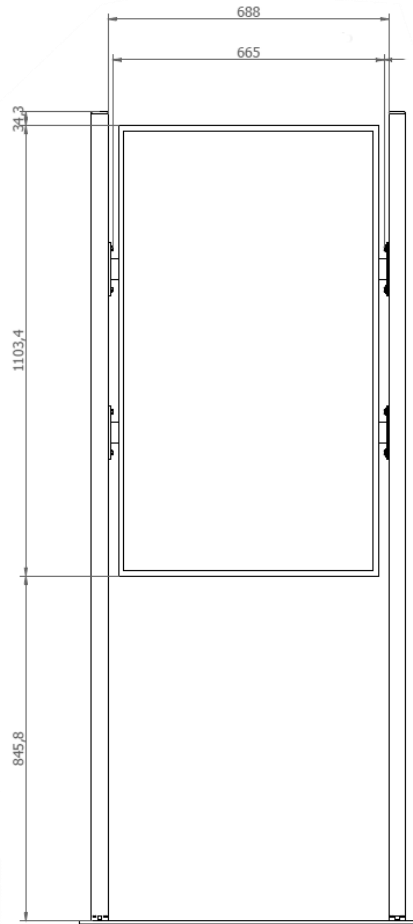

WINDOW GATE 49 & 55
PROFESSIONAL DISPLAY SUPPORT

View with cover

View without cover

WINDOW GATE 55

WINDOW GATE is a perfect solution for digital signage applications to be positioned in front of a shop window or in any site where information needs to be displayed.

The solution can be equipped with an optional cover on the front and on the back of the screen.

WINDOW GATE is available in black or white and for monitors from 43" to 75".

VIEW WITH OPTIONAL BACK COVER

WINDOW GATE 49

WINDOW GATE is a perfect solution for digital signage applications to be positioned in front of a shop window or in any site where information needs to be displayed.

The solution can be equipped with an optional cover on the front and on the back of the screen.

WINDOW GATE is available in black or white and for monitors from 43" to 75".

VIEW WITH OPTIONAL BACK COVER