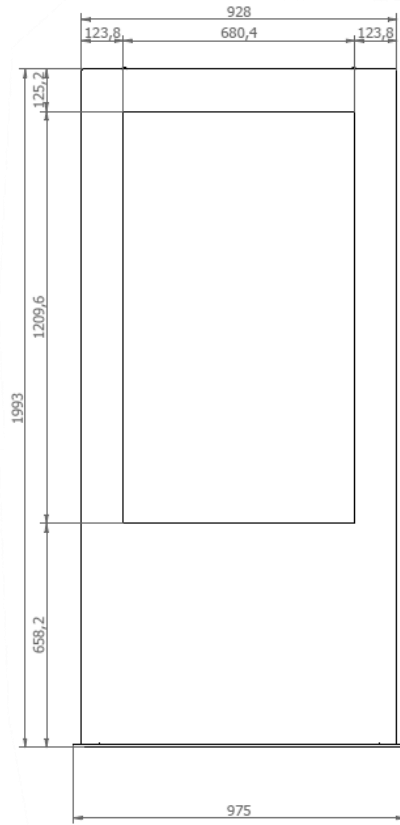

TOTEM DRAGONFLY 55