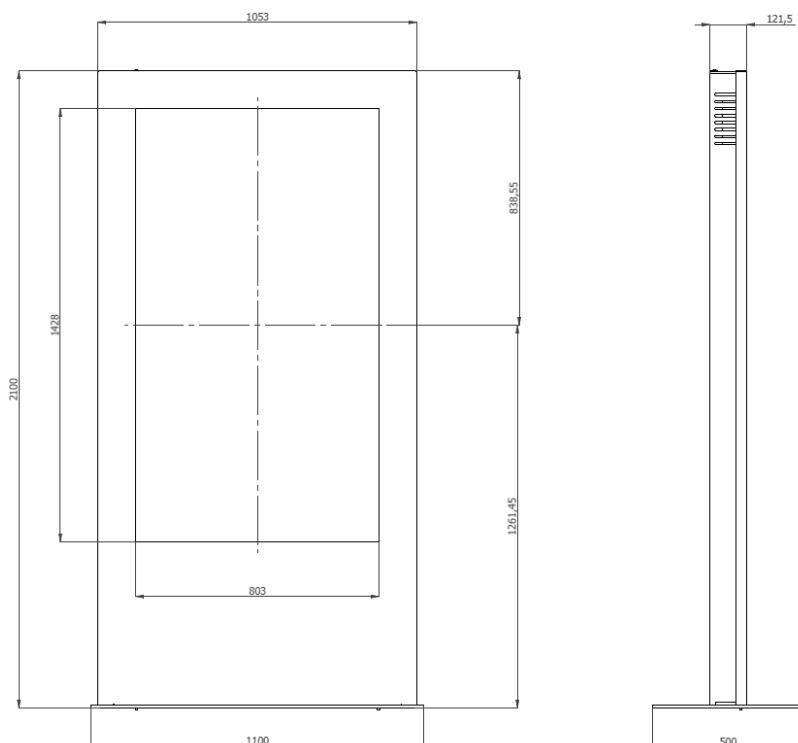

The TOTEM DRAGONFLY is the perfect solution for your indoor digital signage applications.

It's characterized by a very clean and essential line.

It is available in black or white and for monitors from 43" to 75".

MODEL NAME

TOTEM DRAGONFLY

MAIN FEATURES

Screen position: Portrait

Min VESA: 200x200

Max VESA: 400x600

Screen dimension: 49/55/65"

Screen Position: Portrait

Max screen weight: 50 Kg

Standard Colour:

Black RAL9005 or White RAL9010

ACCESSORIES

Protective Glass

Fans with Thermostat and Power Strip

WARRANTY

---

3 years

COUNTRY OF ORIGIN

Made in Italy

TOTEM DRAGONFLY 65