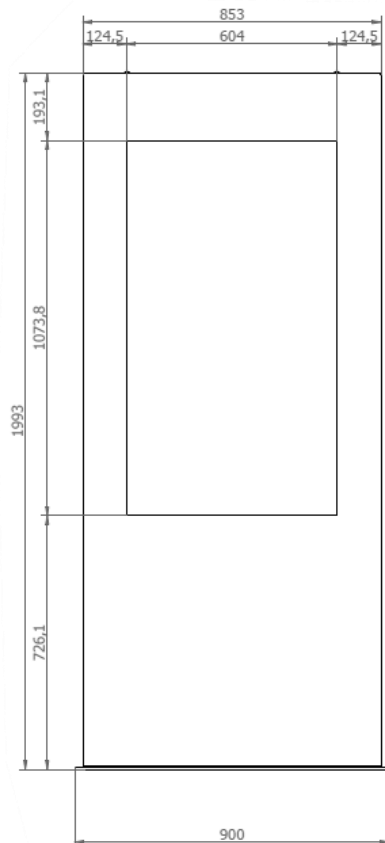

TOTEM DRAGONFLY 49